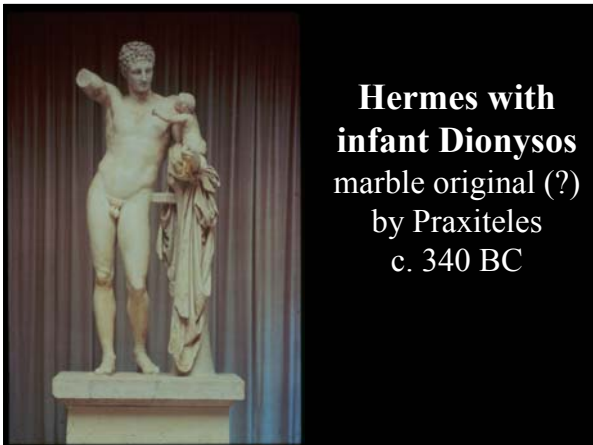

Apollo
West Pediment
Temple of Zeus at
Olympia
c. 455 BC

East Pediment

East Pediment of Parthenon c. 435 BC

Dying Niobid

**Unknown pediment
c. 430 BC**

**“Aphrodite of
Knidos”**

**Marble copy of
marble by Praxiteles
c. 350 BC**

**“Capitoline
Venus”**

Apollo
Marble copy of
bronze by Praxiteles
c. 350 BC

**Hermes with
infant Dionysos**
marble original (?)
by Praxiteles
c. 340 BC

“Apoxyomenos”
marble copy of
bronze by Lysippos
c. 330 BC